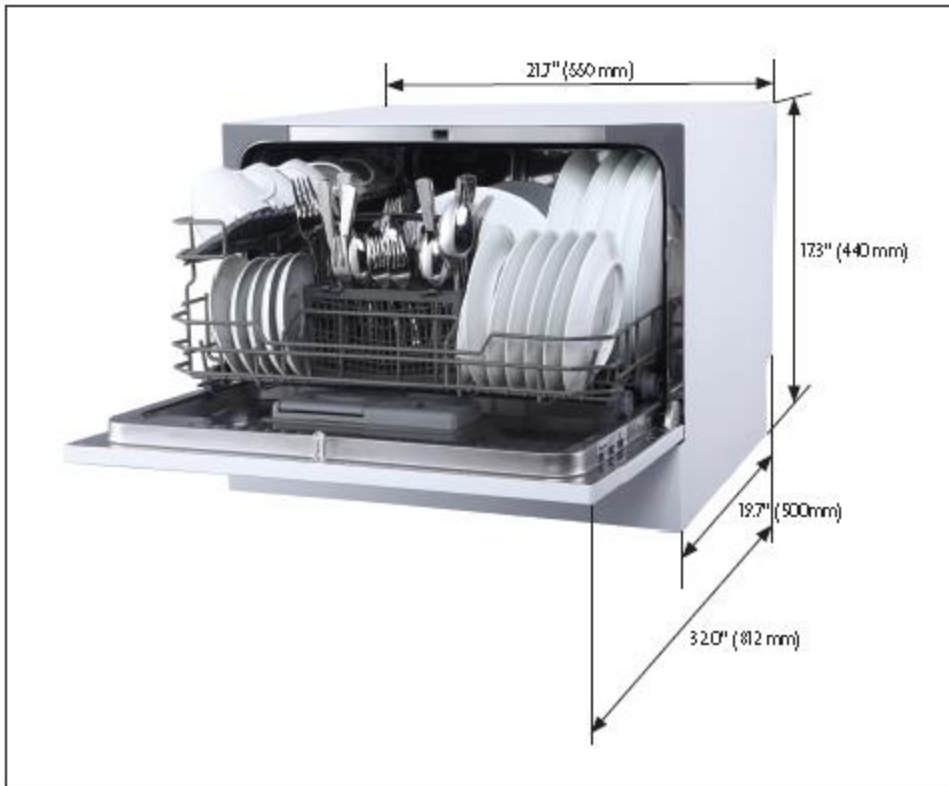

MCSCD6W5

SPECIFICATIONS

Height	17.3" (440mm)
Width	21.7" (550mm)
Depth	19.7" (500mm)
Voltage	120V AC
Water Pressure	5.80-145.04psi (0.04-1.0Mpa)
Hot Water Temperature	120 °F (49 °C)
Power Supply	5.72A Total (Heater - 5A, Motor - .72A)
Capacity	6 Place Settings